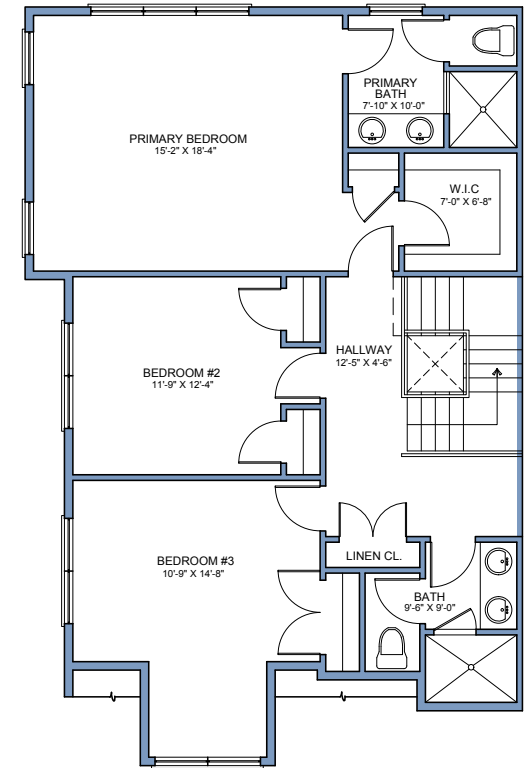

## THE HEMLOCK

3,148 SF • 5 Bedrooms • 4.5 Bathrooms

GROUND LEVEL

FIRST FLOOR

SECOND FLOOR