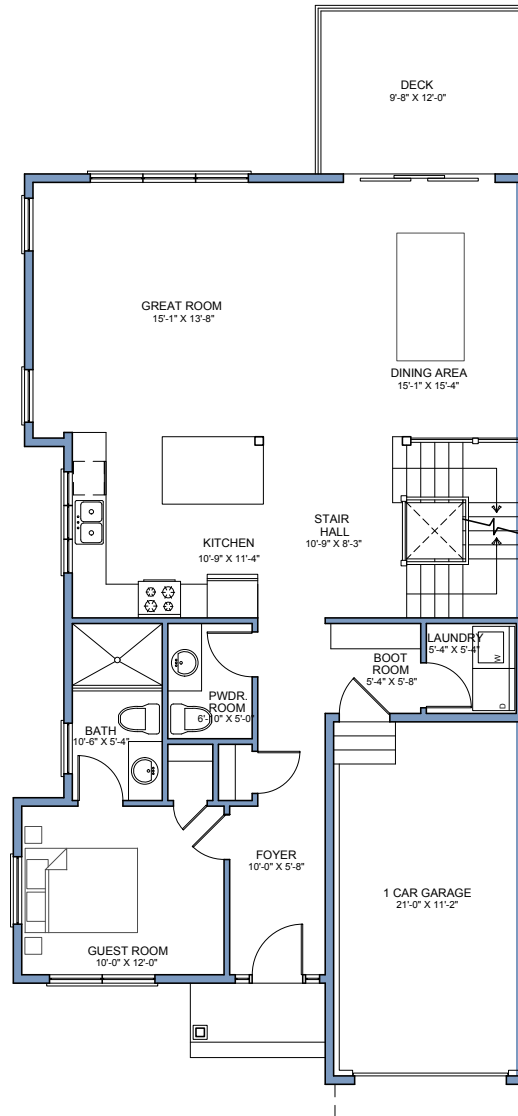

## THE HEMLOCK

3,148 SF • 5 Bedrooms • 4.5 Bathrooms

GROUND LEVEL

FIRST FLOOR

SECOND FLOOR