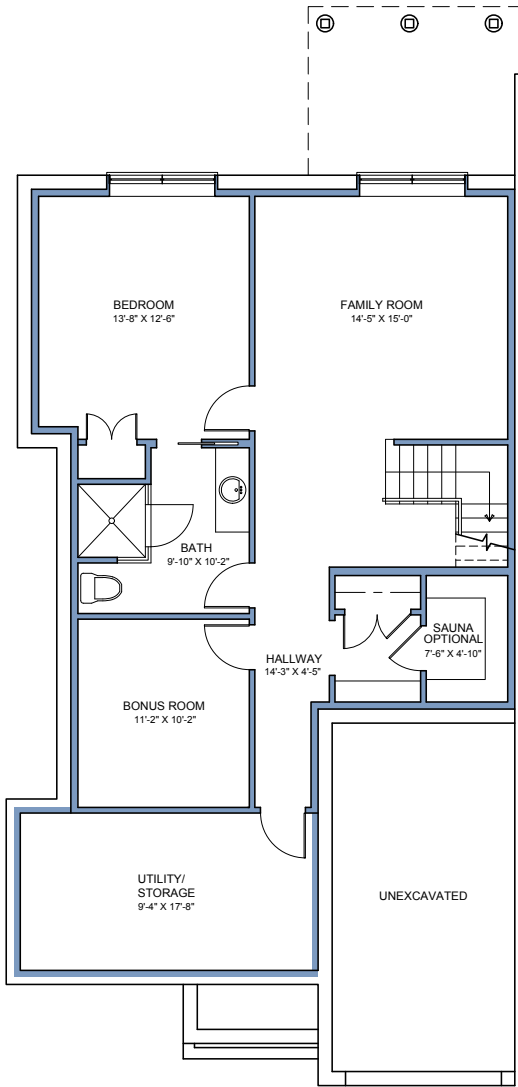

## THE HEMLOCK

3,148 SF • 5 Bedrooms • 4.5 Bathrooms

GROUND LEVEL

FIRST FLOOR

SECOND FLOOR