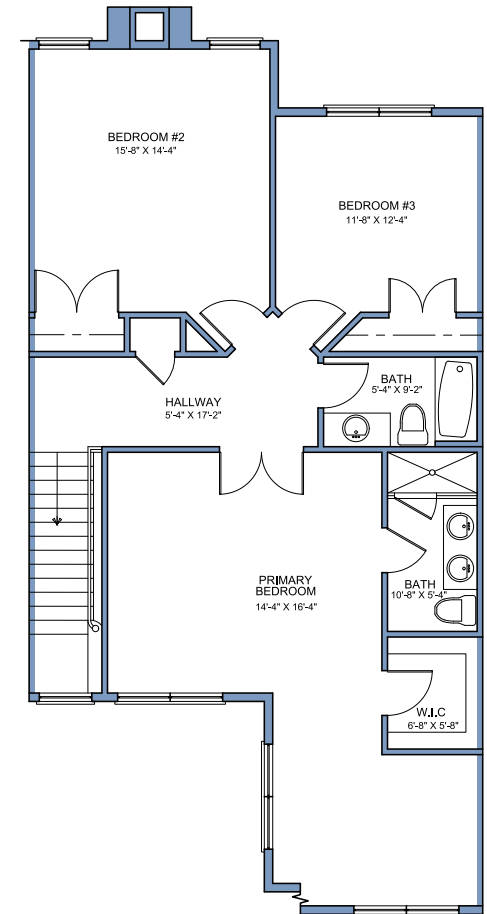

STONEWALL GLEN

WINDHAM MOUNTAIN CLUB

THE ELM

2,770 SF • 4 Bedrooms • 3.5 Bathrooms

GROUND LEVEL

FIRST FLOOR

SECOND FLOOR