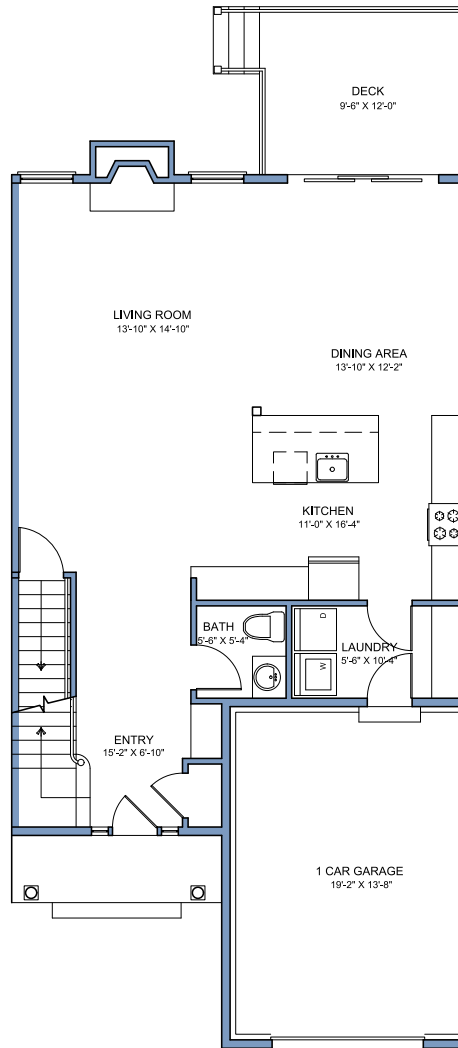

STONEWALL GLEN

WINDHAM MOUNTAIN CLUB

THE ELM

2,770 SF • 4 Bedrooms • 3.5 Bathrooms

GROUND LEVEL

FIRST FLOOR

SECOND FLOOR