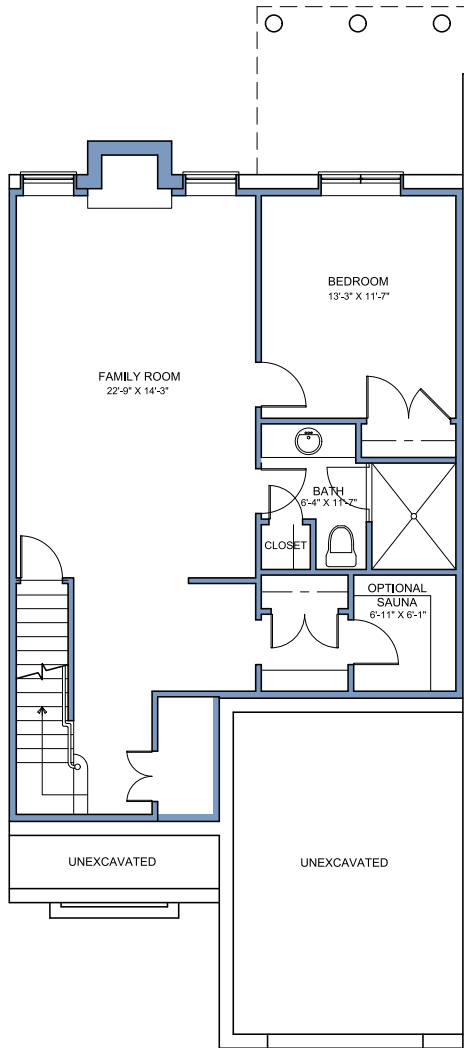

STONEWALL GLEN

WINDHAM MOUNTAIN CLUB

THE ELM

2,770 SF • 4 Bedrooms • 3.5 Bathrooms

GROUND LEVEL

FIRST FLOOR

SECOND FLOOR